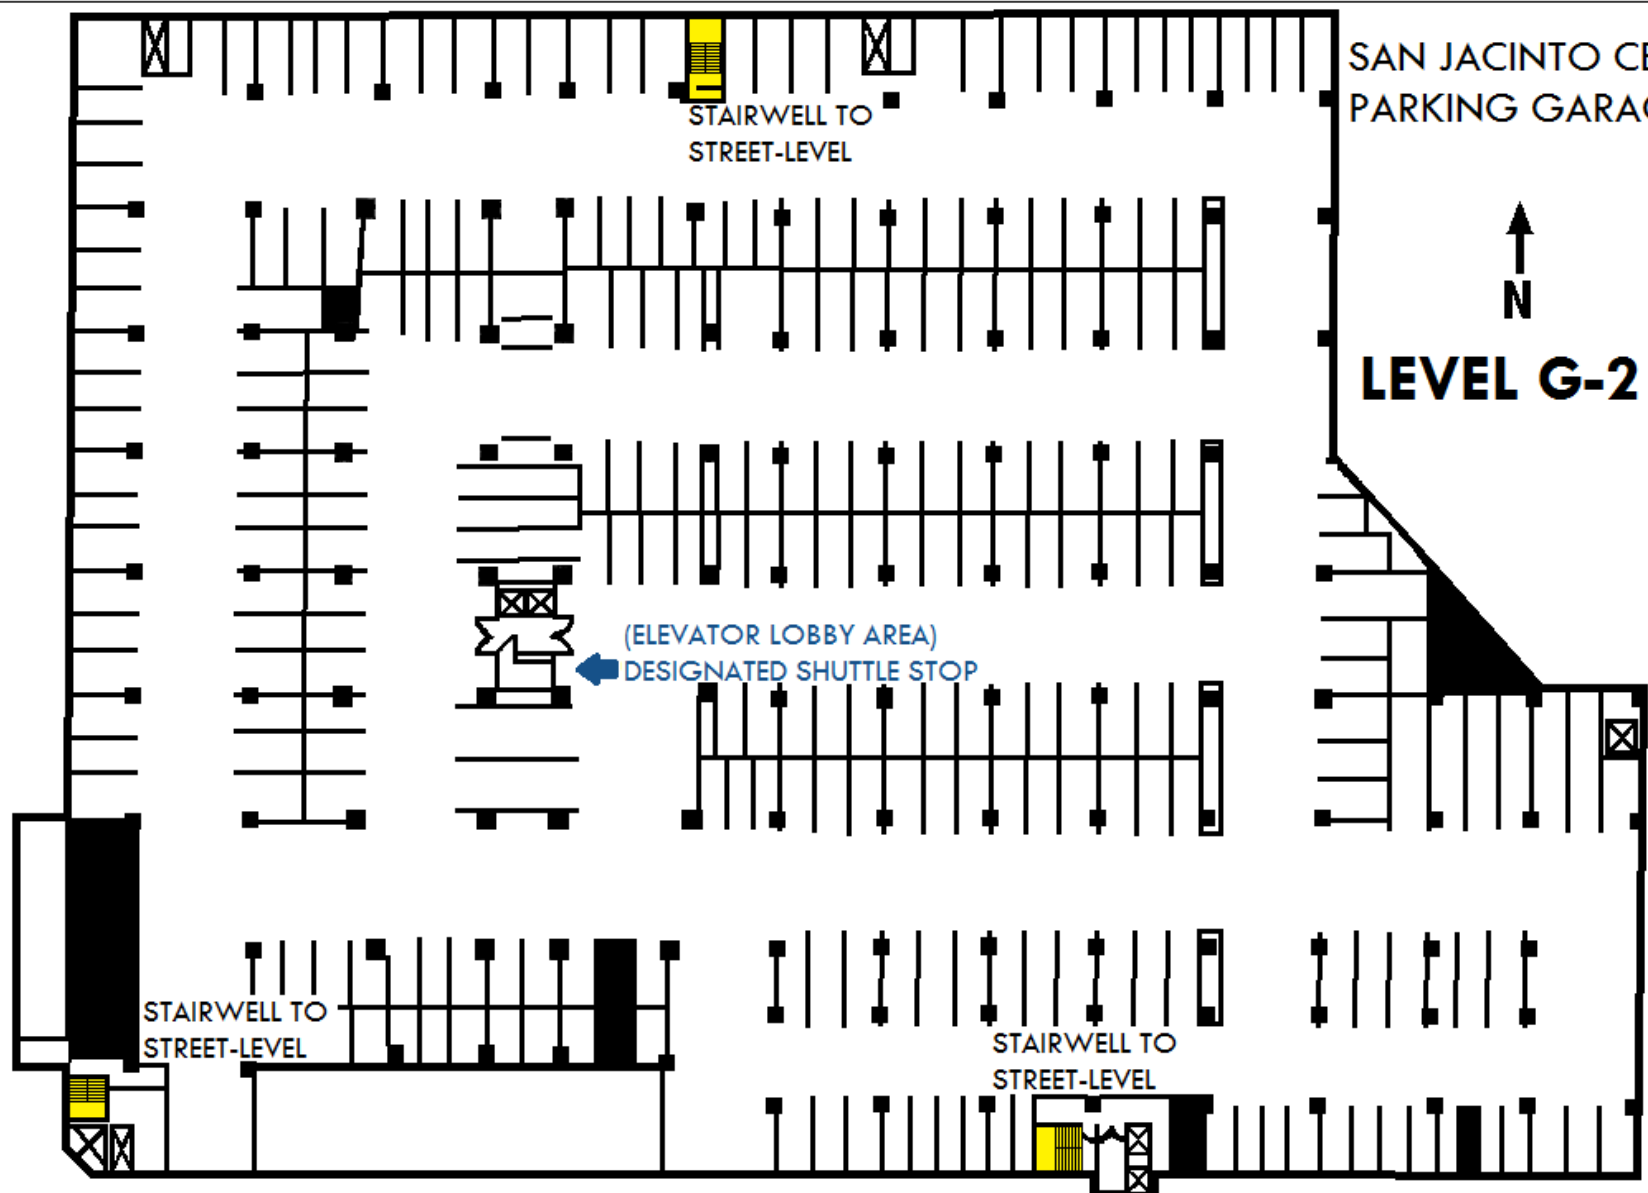

CESAR CHAVEZ

SAN JACINTO CENTER  
PARKING GARAGE

**LEVEL G-1**

SAN JACINTO BOULEVARD

STAIRWELL TO  
STREET-LEVEL

(ELEVATOR LOBBY AREA)  
DESIGNATED SHUTTLE STOP

STAIRWELL TO  
STREET-LEVEL

STAIRWELL TO  
STREET-LEVEL

BRAZOS STREET

LADY BIRD LAKE

CESAR CHAVEZ

SAN JACINTO CENTER  
PARKING GARAGE

STAIRWELL TO  
STREET-LEVEL

**LEVEL G-2**

(ELEVATOR LOBBY AREA)  
DESIGNATED SHUTTLE STOP

SAN JACINTO BOULEVARD

BRAZOS STREET

STAIRWELL TO  
STREET-LEVEL

STAIRWELL TO  
STREET-LEVEL

LADY BIRD LAKE

CESAR CHAVEZ

SAN JACINTO CENTER  
PARKING GARAGE

STAIRWELL TO  
STREET-LEVEL

**LEVEL G-3**

SAN JACINTO BOULEVARD

(ELEVATOR LOBBY AREA)  
DESIGNATED SHUTTLE STOP

BRAZOS STREET

STAIRWELL TO  
STREET-LEVEL

STAIRWELL TO  
STREET-LEVEL

LADY BIRD LAKE ↓