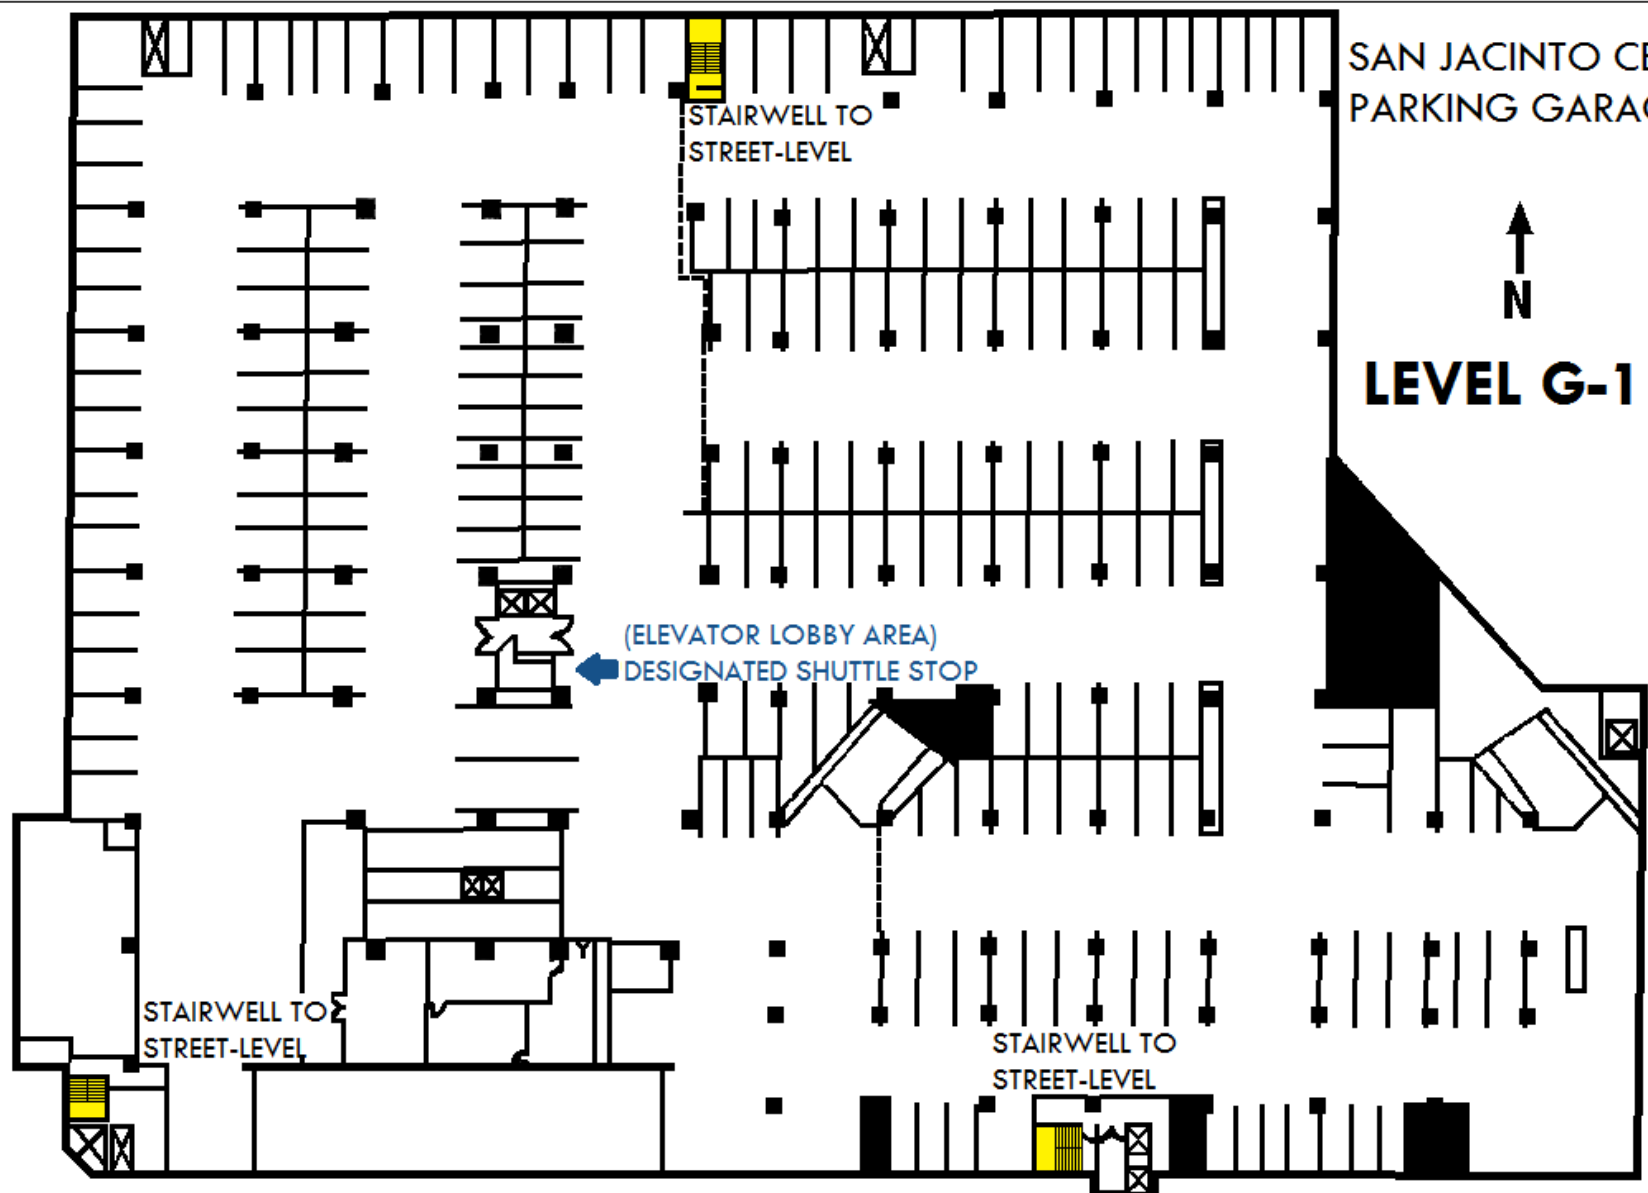

CESAR CHAVEZ

SAN JACINTO CENTER  
PARKING GARAGE

**LEVEL G-1**

SAN JACINTO BOULEVARD

STAIRWELL TO  
STREET-LEVEL

(ELEVATOR LOBBY AREA)  
DESIGNATED SHUTTLE STOP

STAIRWELL TO  
STREET-LEVEL

STAIRWELL TO  
STREET-LEVEL

BRAZOS STREET

LADY BIRD LAKE

CESAR CHAVEZ

SAN JACINTO CENTER  
PARKING GARAGE

STAIRWELL TO  
STREET-LEVEL

**LEVEL G-2**

(ELEVATOR LOBBY AREA)  
DESIGNATED SHUTTLE STOP

SAN JACINTO BOULEVARD

BRAZOS STREET

STAIRWELL TO  
STREET-LEVEL

STAIRWELL TO  
STREET-LEVEL

LADY BIRD LAKE

CESAR CHAVEZ

SAN JACINTO CENTER  
PARKING GARAGE

STAIRWELL TO  
STREET-LEVEL

**LEVEL G-3**

SAN JACINTO BOULEVARD

(ELEVATOR LOBBY AREA)  
DESIGNATED SHUTTLE STOP

BRAZOS STREET

STAIRWELL TO  
STREET-LEVEL

STAIRWELL TO  
STREET-LEVEL

LADY BIRD LAKE ↓