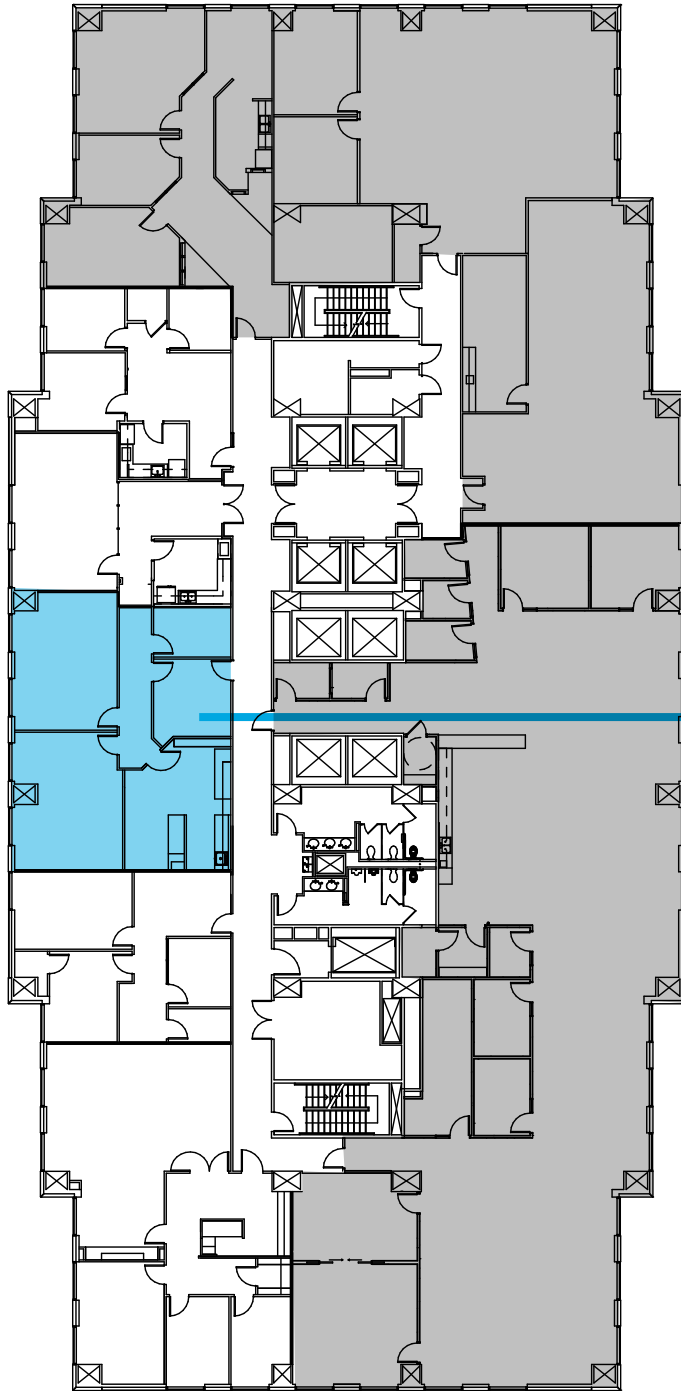

E. CESAR CHAVEZ

FIFTH FLOOR

BRAZOS STREET

Suite 520
1,720 RSF
Available-30 days

For more information, contact

Rachel Coulter
+1 512 225 1733
rachel.coulter@am.jll.com

Travis Rogers
+1 512 225 2718
travis.rogers@am.jll.com